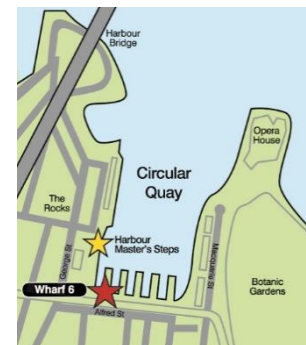

- 2 day pass
- up to 8 stops
- up to 50 departures daily
- Combos save up to ^80%
- The original and best!