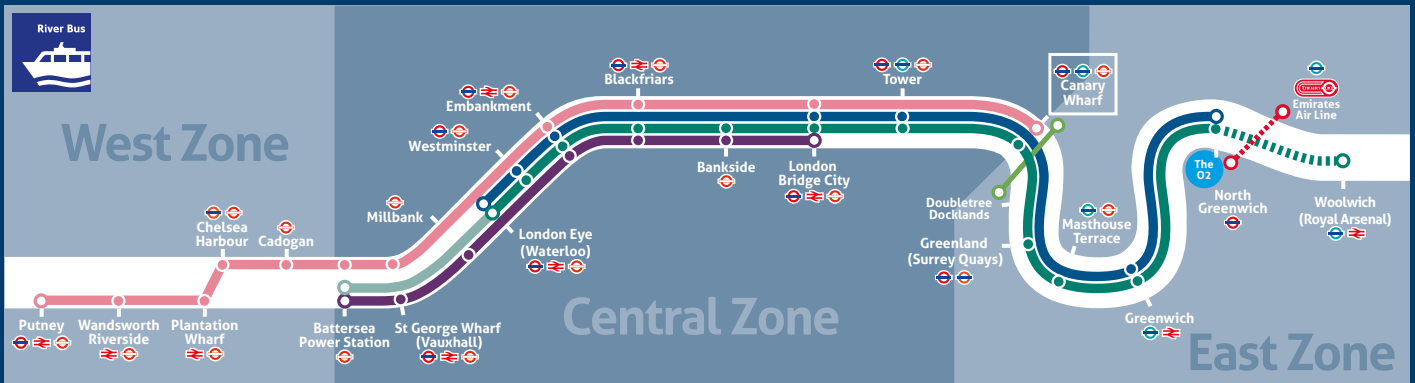

Weekend RB4 – Doubletree Docklands Ferry

	RB4	RB4	RB4	RB4	RB4	RB4	RB4	RB4	RB4	RB4	RB4	RB4	RB4	RB4	RB4	RB4	RB4	RB4	RB4	RB4	RB4	RB4	RB4	RB4
Canary Wharf	0905	0922	0932	0947	1002	1017	1032	1047	1102	1117	1132	1147	1202	1217	1232	1247	1302	1317	1332	1347	1402	1417	1432	
Doubletree Docklands	0910	0925	0935	0950	1005	1020	1035	1050	1105	1120	1135	1150	1205	1220	1235	1250	1305	1320	1335	1350	1405	1420	1435	

	RB4	RB4	RB4	RB4	RB4	RB4	RB4	RB4	RB4	RB4	RB4	RB4	RB4	RB4	RB4	RB4	RB4	RB4	RB4	RB4	RB4	RB4	RB4	RB4
Canary Wharf	1447	1502	1517	1532	1544	1556	1611	1626	1641	1656	1714	1726	1744	1756	1814	1826	1844	1856	1914	1926	1944	1956	2014	
Doubletree Docklands	1450	1505	1520	1535	1547	1559	1614	1629	1644	1659	1717	1729	1747	1759	1817	1829	1847	1859	1917	1929	1947	1959	2017	

	RB4	RB4	RB4	RB4	RB4	RB4	RB4	RB4	RB4	RB4	RB4	RB4	
Canary Wharf	-	2114	2128	2148	2203	2218	2233	2248	2307	2317	2343	0003	0014
Doubletree Docklands	-	2117	2131	2151	2206	2221	2236	2251	2310	2320	2346	0006	0017

Route Map

Route map key

- RB1 – Stopping service
- RB1 – AM peak only
- RB1/RB5 – Limited service
- RB1X – Express service (weekend only)
- RB2 – Weekdays off peak & weekends

- RB4 – Doubletree Docklands ferry
 - RB6 – Monday to Friday only
 - Emirates Air Line
- Canary Wharf** Pier in both Central and East Zones